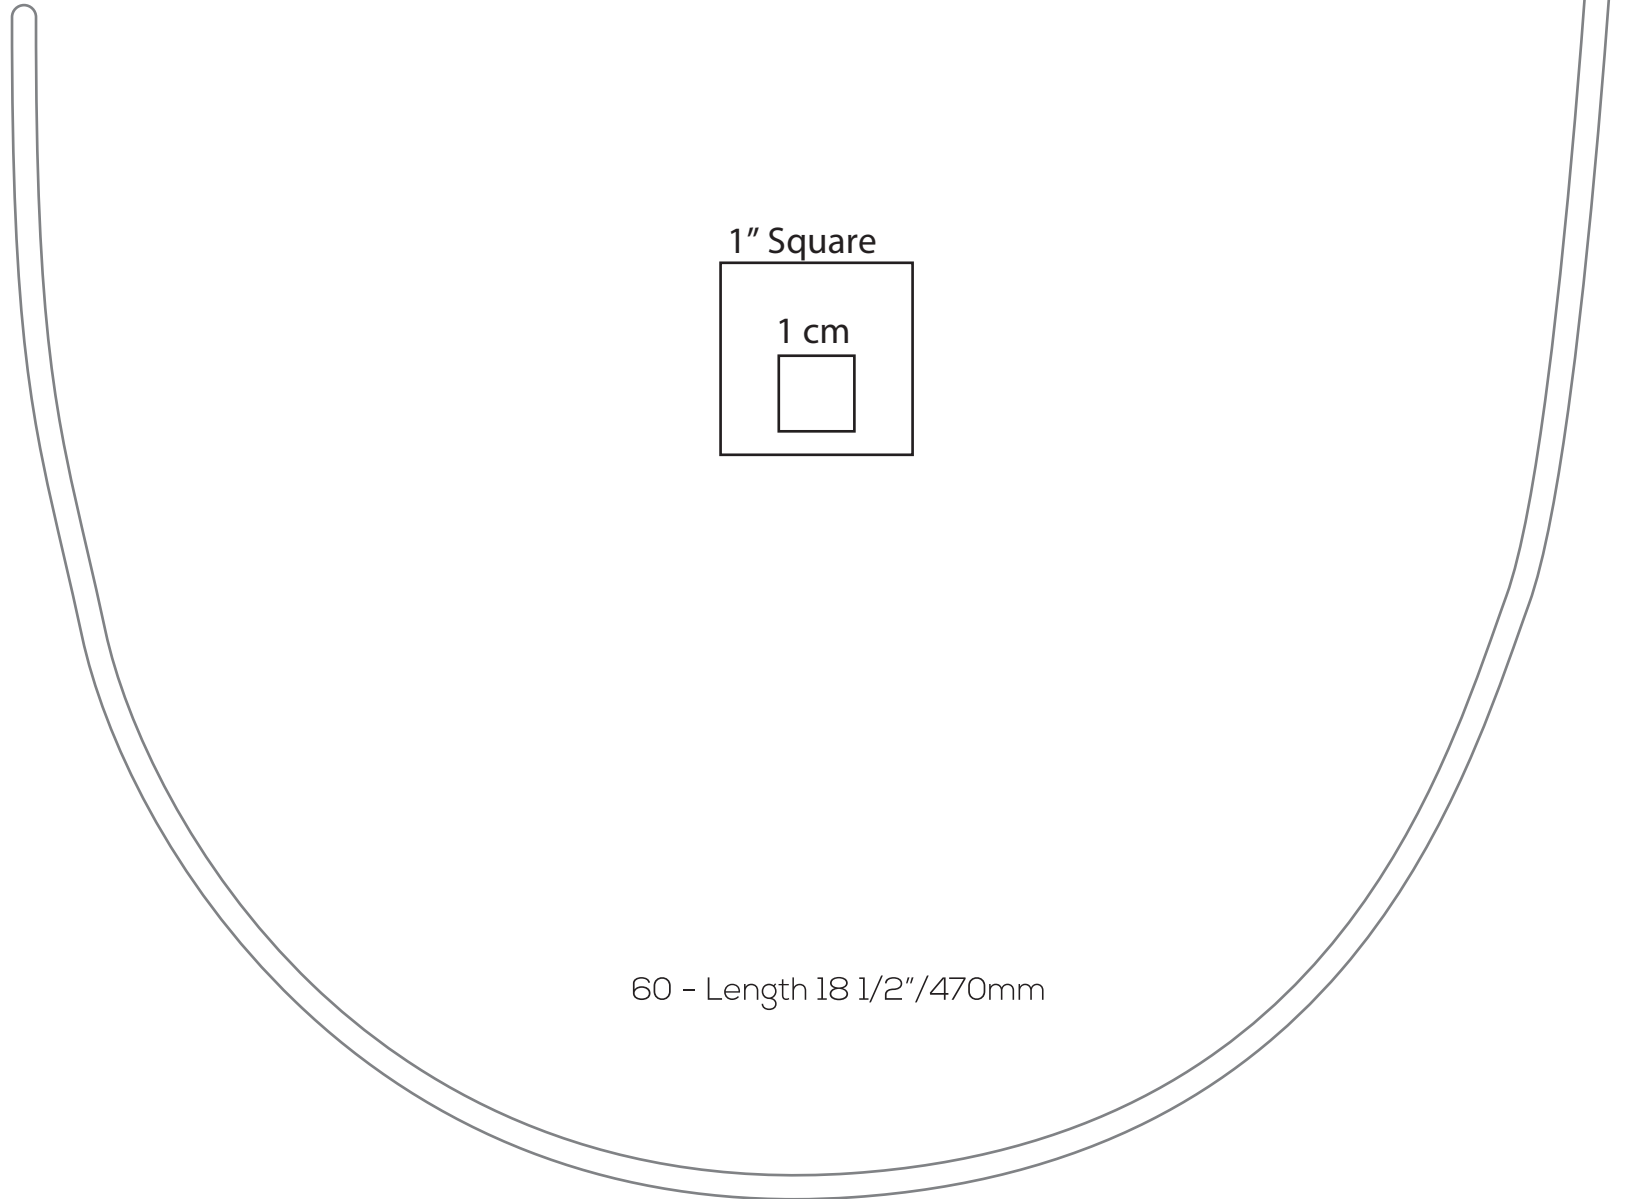

Long Vertical Wires

Bratasticfabrics.co.uk

1" Square

46 - Length $14 \frac{3}{8}$ " / 365mm

48 - Length $14 \frac{31}{32}$ " / 380mm

50 - Length $15 \frac{9}{16}$ " / 395mm

52 - Length $16 \frac{1}{8}$ " / 410mm

Long Vertical Wires

Bratasticfabrics.co.uk

1" Square

54 - Length $16 \frac{23}{32}$ " / 425mm

56 - Length $17 \frac{5}{16}$ " / 440mm

58 - Length $17 \frac{29}{32}$ " / 455mm

Long Vertical Wires

Bratasticfabrics.co.uk

1" Square

1 cm

60 - Length 18 1/2"/470mm